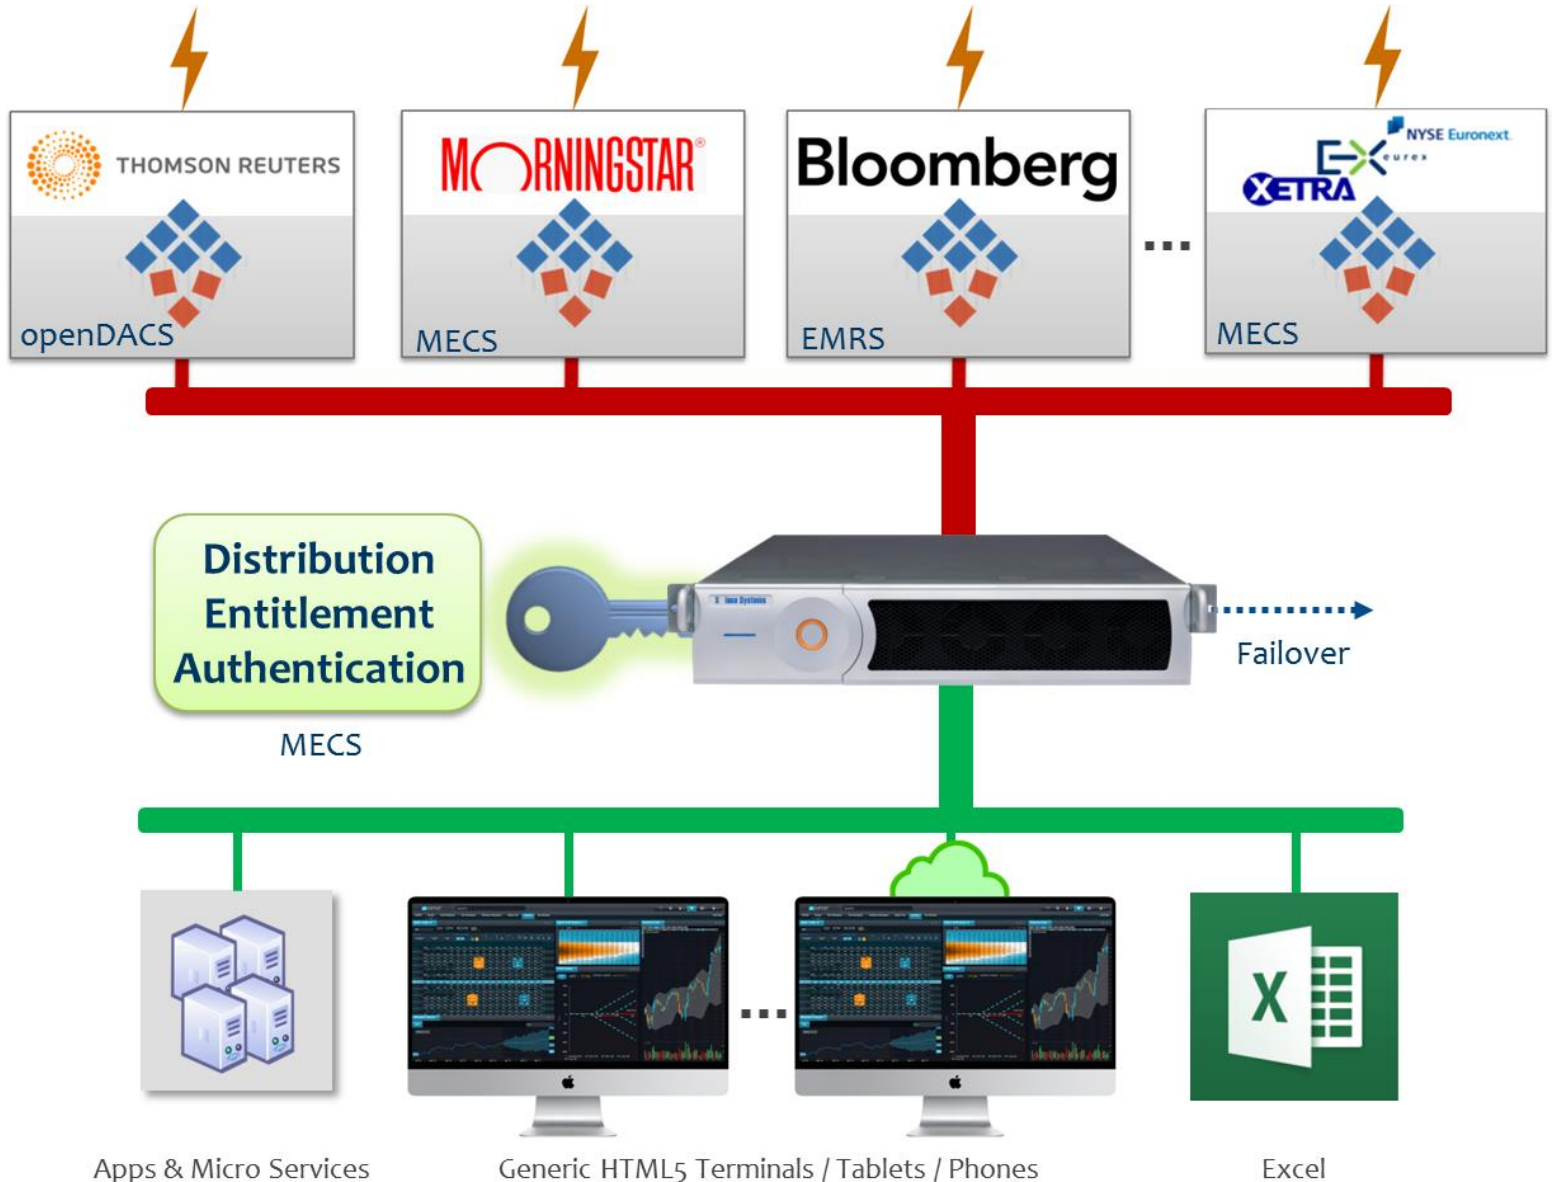

Financial Market Data Platform

Vendor agnostic | Entitlement | HTML5 Terminal | Excel | Resilience | Cloud | One API